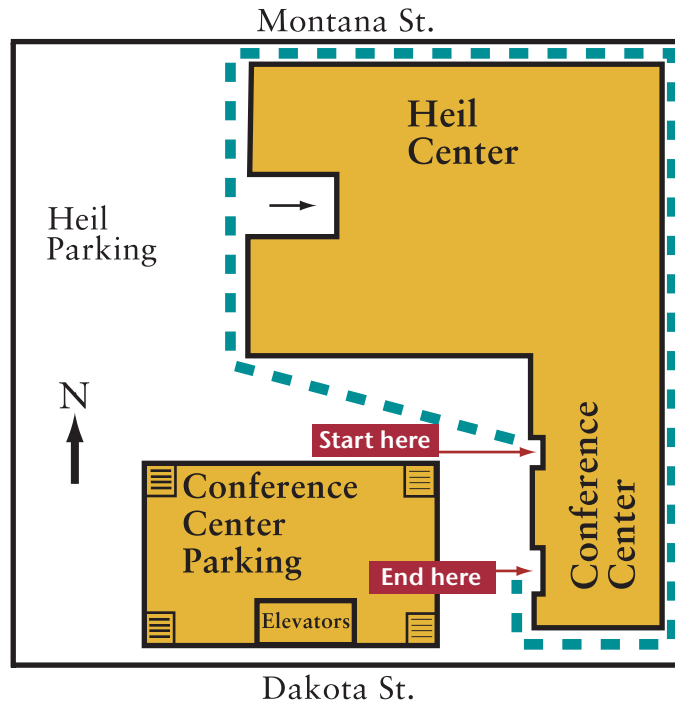

Heil Center Wellness Walk

Start to end=.4 mi

Forest Home Center Wellness Walk

Start to end=.5 mi